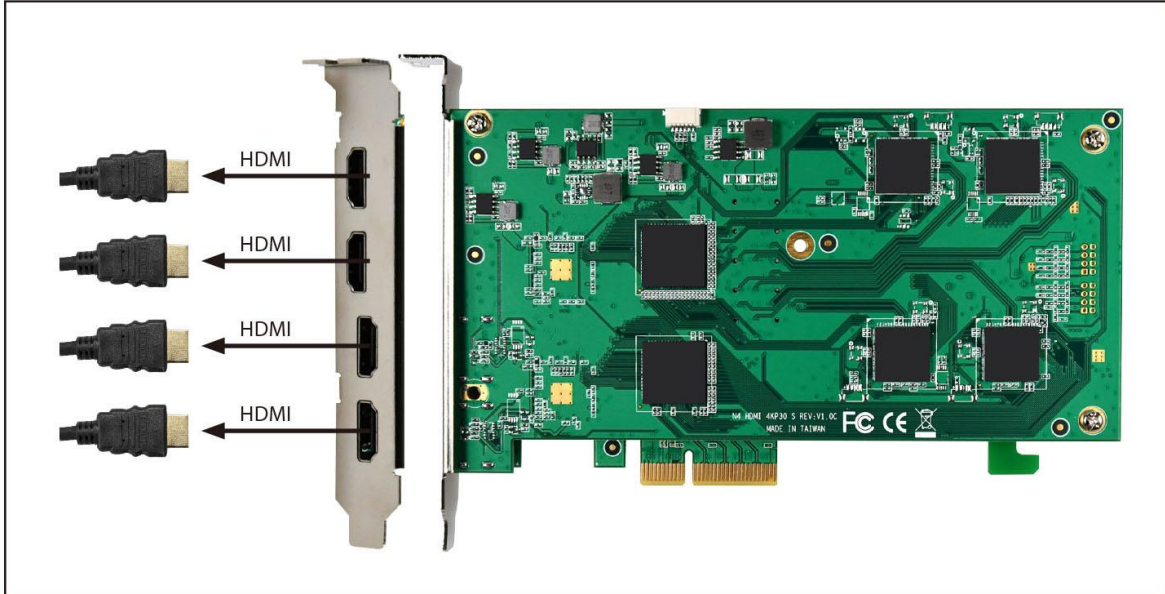

System Requirement

OS Support

Windows XP / Vista / Windows 7
Windows 8 / Windows 8.1/ Windows 10
Linux 2.6.14 or Higher
(32-bit and 64-bit)

Connection Diagram

VIDEOLINK™ INC.

Phone: 416-690-1690 or 1-800-567-8481

Email: info@videolink.ca Website: www.videolink.ca