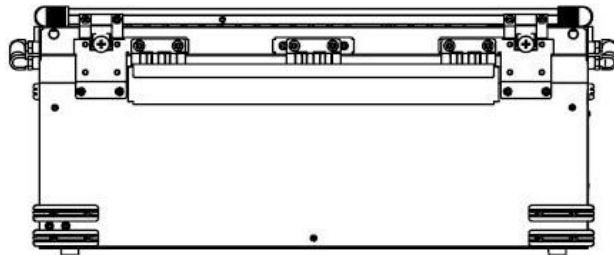

VIDEOLINK™ INC.

$24,999 US

Contact: 690-1690 or 1-800-567-8481
videolink.ca