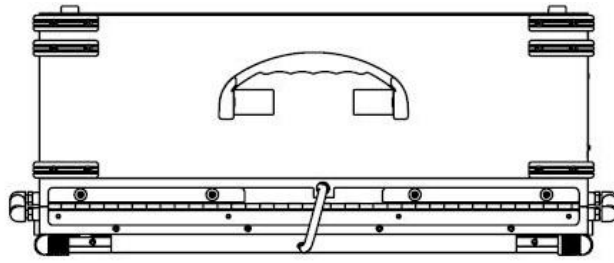

VIDEOLINK™ INC.

$24,999 US

Contact: 690-1690 or 1-800-567-8481
videolink.ca