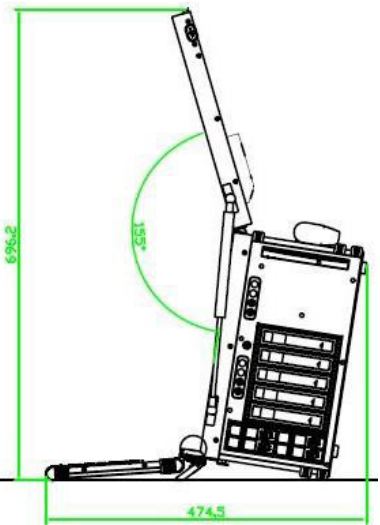

VIDEOLINK™ INC.

$24,999 US

Contact: 690-1690 or 1-800-567-8481
videolink.ca