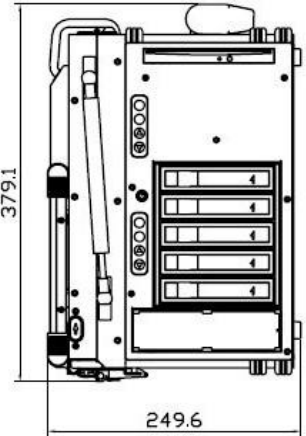

## Videolink MegaMix 1624

Powered by vMix - 16 x 1080 SDI inputs or 4x4K inputs - for Live, Post, IMAG, Motion Graphics, ISO recording, software development.

### MegaMix 1624 Portable System w/ AJA Cards

PART	DESCRIPTION	QTY
<b>Chassis</b>	<b>Material:</b> Aluminum Alloy <b>Color:</b> Black <b>Screens:</b> 2 x 24" HD LED LCD, 1920x1080 <b>Keyboard:</b> Integrated Qwerty 105-keys with touchpad <b>Other:</b> Padded soft carrying case w/ wheels	1
<b>System Board</b>	MSI X299 GAMING PRO CARBON AC LGA 2066 Intel X299 SATA 6Gb/s USB 3.1 ATX Intel Motherboard	1
<b>CPU</b>	Intel Core i9-7900X Skylake-X 10-Core 3.3 GHz LGA 2066 Processor	1
<b>CPU Cooler</b>	High Performance Intel LGA 2066 Dynatron R30 1.5U Active CPU Coolers	1
<b>Memory</b>	64 GB (4 x 16G) 288-Pin DDR4 SDRAM DDR4 2666 (PC4 21300) Desktop Memory	1
<b>System Drive</b>	Crucial MX300 2.5" 525GB SATA III 3-D Vertical Internal Solid State Drive (SSD) CT525MX300SSD1	1
<b>HDD Enclosure</b>	6-Bay 2.5" SAS/SATA/SSD HDD Hot Swap Cage in single 5.25" Bay as well as 5-Bay 3.5" SATA HDD Hot Swap Cage	1
<b>Optical Drive</b>	Slot Loading Optical DVD+/-RW drive with 22X CDR, 8x DVD-ROM	1
<b>Operating System</b>	Windows 10 64-bit PRO	1
<b>Production/Streaming Software</b>	vMix Pro Software	1
<b>Video Controller</b>	EVGA GeForce GTX 1080 SC GAMING ACX 3.0, 08G-P4-6183-KR, 8GB GDDR5X	1
<b>Sata Controller</b>	4 Port PCI Express 2.0 SATA III 6Gbps RAID Controller Card with HyperDuo SSD Tiering - PCIe SATA 3 Controller Adapter	1
<b>Expansion Slots</b>	PCI Express 3.0 x16: 4 PCI Express 3.0 x1: 2	-
<b>Rear I/O Plate</b>	Audio Chipset: Realtek ALC1220, 7.1 Channels LAN Chipset: Intel I219-V Max LAN Speed: Dual 10/100/1000 Mbps PS2 Port: 1 USB 3.0: 6 USB 1.1/2.0: 3 Audio Ports: 5	-
<b>Capture Playback Device</b>	AJA Corvid 88 8-Channel 3G-SDI I/O Card (Low Profile) 8x SD/HD/3G-SDI I/O Connectors Supports SD, HD, 2K, UHD 4K, and DCI 4K High Frame-Rate 50p and 60p	2