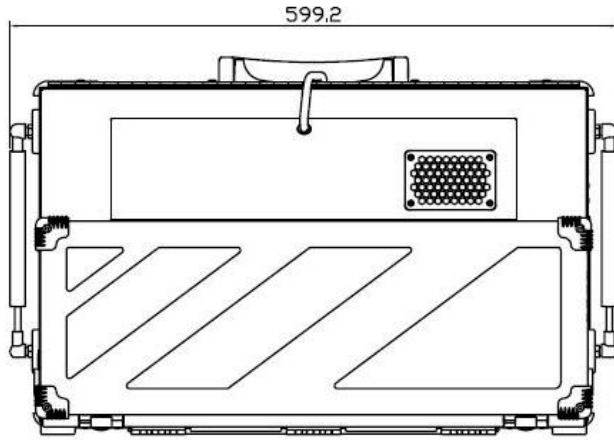

VIDEOLINK™ INC.

$24,999 US

Contact: 690-1690 or 1-800-567-8481
videolink.ca