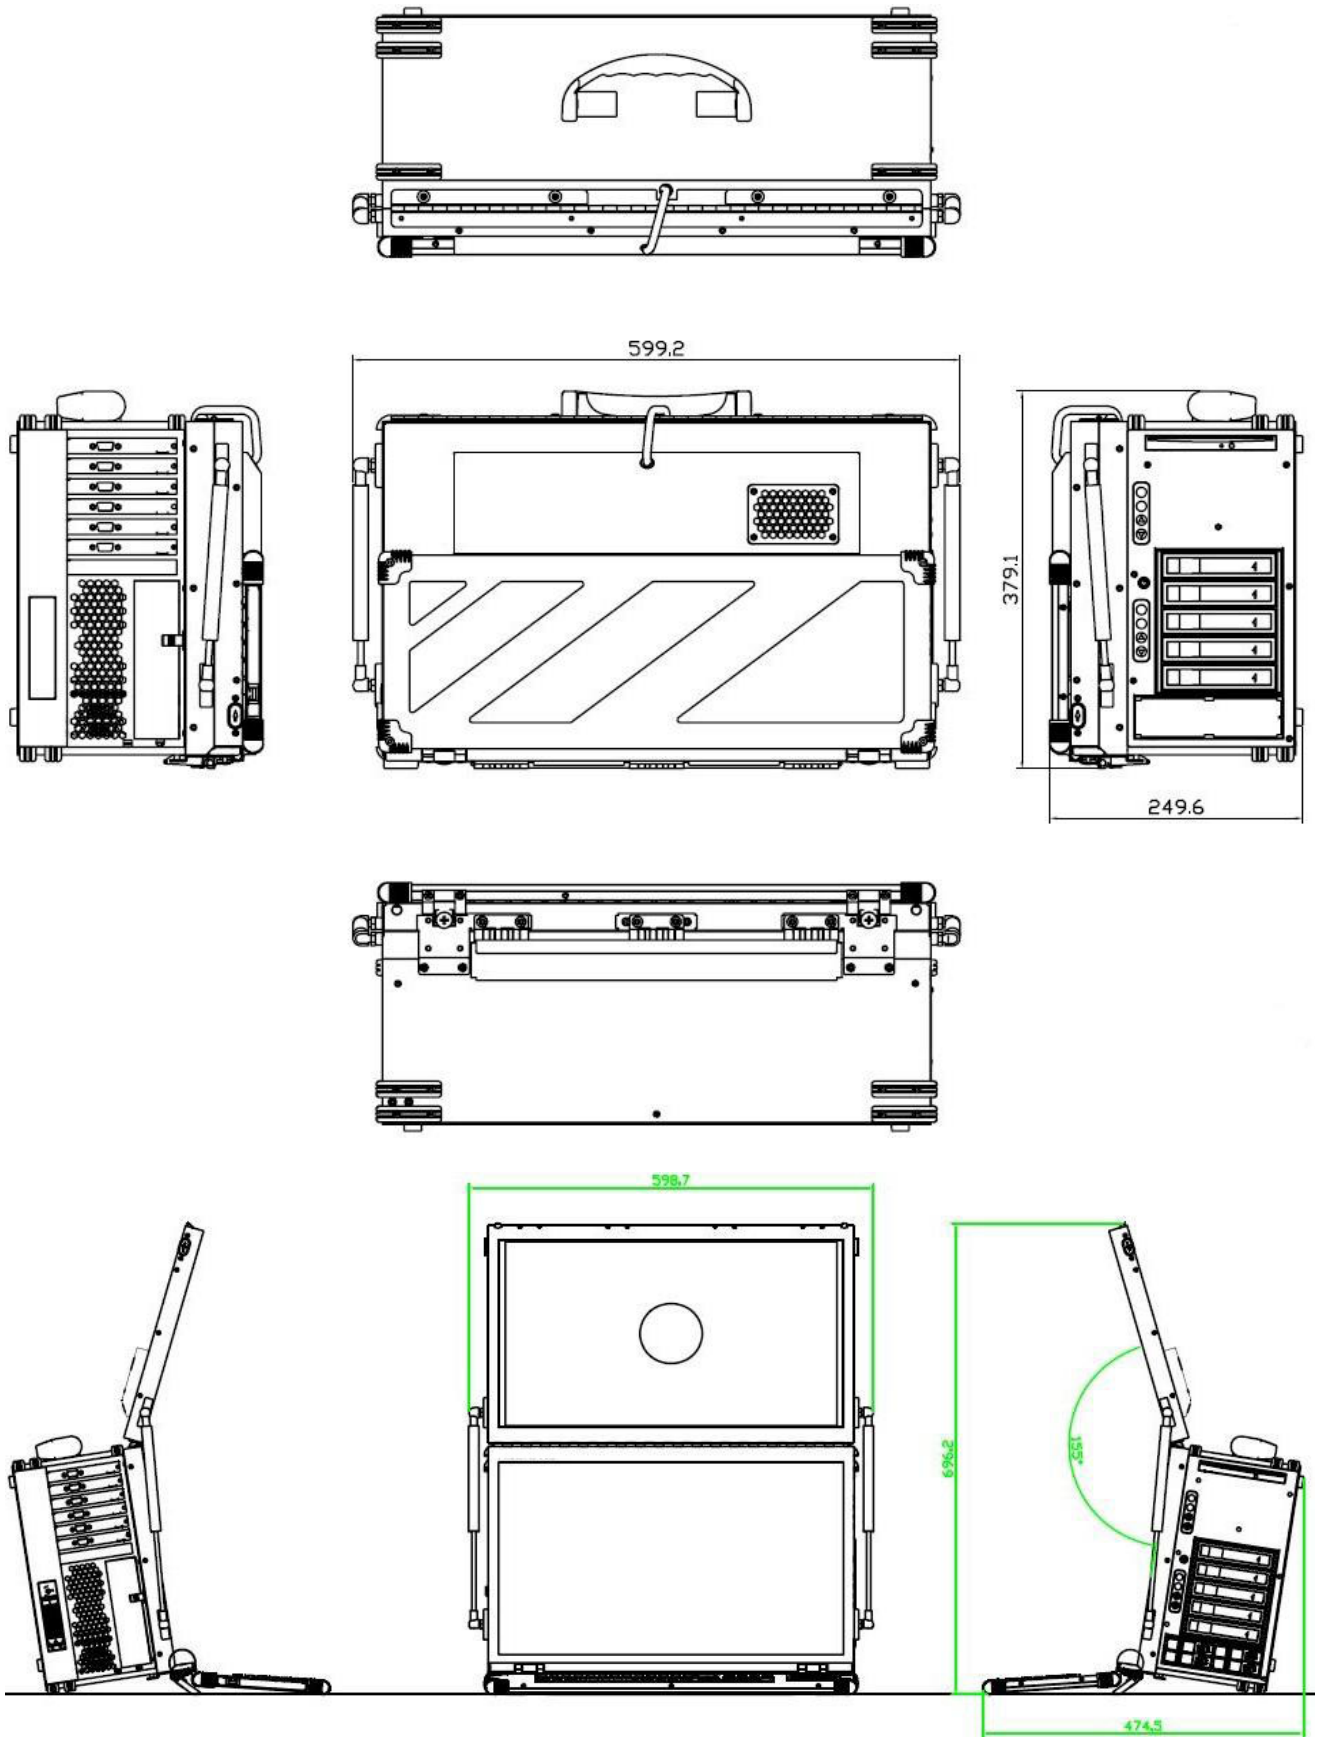

Videolink MegaMix 1624

**Live, Post, IMAG, Motion Graphics,
ISO recording, software development.**

Powered by vMix, Wirecast or Livestream Studio

Configurable I/O: 4, 8, 12 or 16 Channel

HD-SDI, HDMI or HDMI 2.0 (4K)

MegaMix 1624 Portable Production System

PART	DESCRIPTION	QTY
Chassis	Material: Aluminum Alloy Color: Black Screens: 2 x 24" HD LED LCD, 1920x1080 Keyboard: Integrated Qwerty 105-keys with touchpad Other: Padded soft carrying case w/ wheels	1
System Board	MSI X299 GAMING PRO CARBON AC LGA 2066 Intel X299 SATA 6Gb/s USB 3.1 ATX Intel Motherboard	1
CPU	Intel Core i9-7900X Skylake-X 10-Core 3.3 GHz LGA 2066 Processor	1
CPU Cooler	High Performance Intel LGA 2066 Dynatron R30 1.5U Active CPU Coolers	1
Memory	64 GB (4 x 16G) 288-Pin DDR4 SDRAM DDR4 2666 (PC4 21300) Desktop Memory	1
System Drive	Crucial MX300 2.5" 525GB SATA III 3-D Vertical Internal Solid State Drive (SSD) CT525MX300SSD1	1
HDD Enclosure	6-Bay 2.5" SAS/SATA/SSD HDD Hot Swap Cage in single 5.25" Bay as well as 5-Bay 3.5" SATA HDD Hot Swap Cage	1
Optical Drive	Slot Loading Optical DVD+/-RW drive with 22X CDR, 8x DVD-ROM	1
Operating System	Windows 10 64-bit PRO	1
Production/Streaming Software	Can be used with vMix, Wirecast, Livestream Studio and/or any other live/post production software	1
Video Controller	EVGA GeForce GTX 1080 SC GAMING ACX 3.0, 08G-P4-6183-KR, 8GB GDDR5X	1
Sata Controller	4 Port PCI Express 2.0 SATA III 6Gbps RAID Controller Card with HyperDuo SSD Tiering - PCIe SATA 3 Controller Adapter	1
Expansion Slots	PCI Express 3.0 x16: 4 PCI Express 3.0 x1: 2	-
Rear I/O Plate	Audio Chipset: Realtek ALC1220, 7.1 Channels LAN Chipset: Intel I219-V Max LAN Speed: Dual 10/100/1000 Mbps PS2 Port: 1 USB 3.0: 6 USB 1.1/2.0: 3 Audio Ports: 5	-
Capture Playback Device	AJA Corvid 88 8-Channel 3G-SDI I/O Card (Low Profile) 8x SD/HD/3G-SDI I/O Connectors Supports SD, HD, 2K, UHD 4K, and DCI 4K - High Frame-Rate 50p and 60p or YUAN 4, 8, 12, 16, I/O - HD-SDI, HDMI, HDMI 2.0 (4K)	2