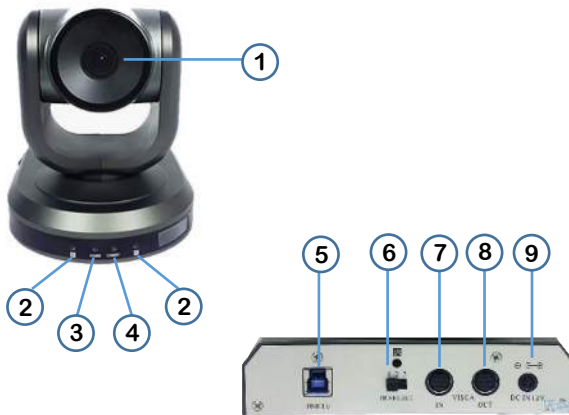

HuddleCamHD 3XW G2 Conferencing Camera

The HuddleCamHD 3X Wide is ideal for a small to medium sized meeting rooms. Comes standard with certified SONY lens

Model Number:
HC3XW-GY-G2 (Gray)
HC3XW-WH-G2 (White)
<http://huddlecamed.com/huddlecamed-3x-wide/>

KEY FEATURES

- 3X Optical Zoom
- USB 3.0 *(requires quad core processor)
- USB 2.0 *(640x480 only)
- RS232 Serial Control
- 1920 x 1080
- 90° Field of View
- Up to 60fps
- 64 Presets
- IR Remote

WHAT'S IN THE BOX

- 3X-W Zoom USB 3.0 Camera
- 12V/2.0A DC Power Adapter
- Installation Bracket & Screw
- USB 3.0 Data Cable (3m)
- Serial Control Cable
- RS-232C to RS-485 Cable
- IR Remote Control
- User Manual