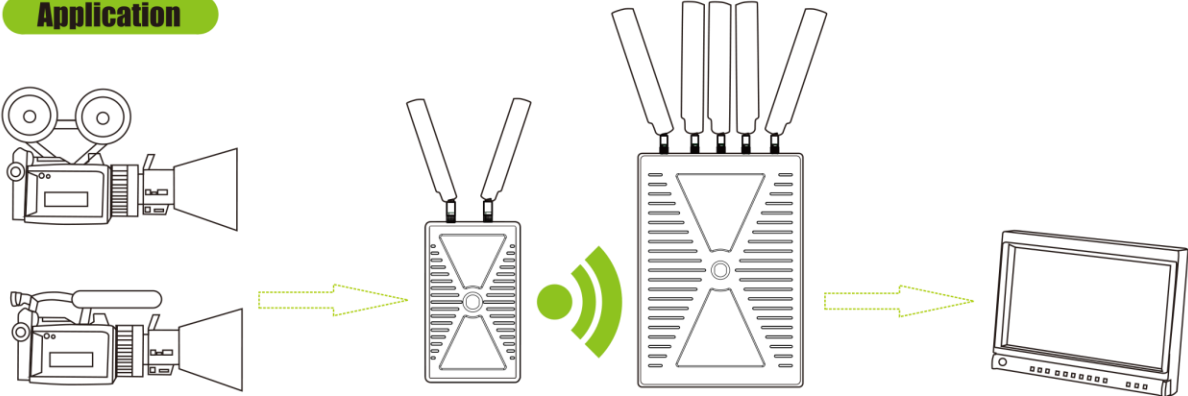

HOLLYLAND

COSMO

1000ft Wireless HDMI/SDI HD Video Transmission Suite

Receiver

Transmitter

**1000
FT**

• 1000ft line of sight transmission distance

**4
SETS**

• Support maximum 4 sets working simultaneously

**60
FPS**

• Support 1920 x 1080p 60 fps at full resolution

**ZERO
<1MS**

• Less than 1 ms latency

**10
CH**

• 10 frequency channels selection

VIDEOLINK™ INC.

416-690-1690
1-800-567-8481
videolink.ca

COSMO 1000ft Wireless HDMI/SDI HD Video Transmission Suite**Application****Product Features:**

- | | | |
|---------------------|---------------------------------|--------------------------|
| 1. Distance: 1000ft | 2. HDMI & 3G SDI in/out | 3. Resolution: 1080P 60 |
| 4. Broadcast mode | 5. Frequency: 5GHz, 10 channels | 6. Voltage Range: 7V-36V |